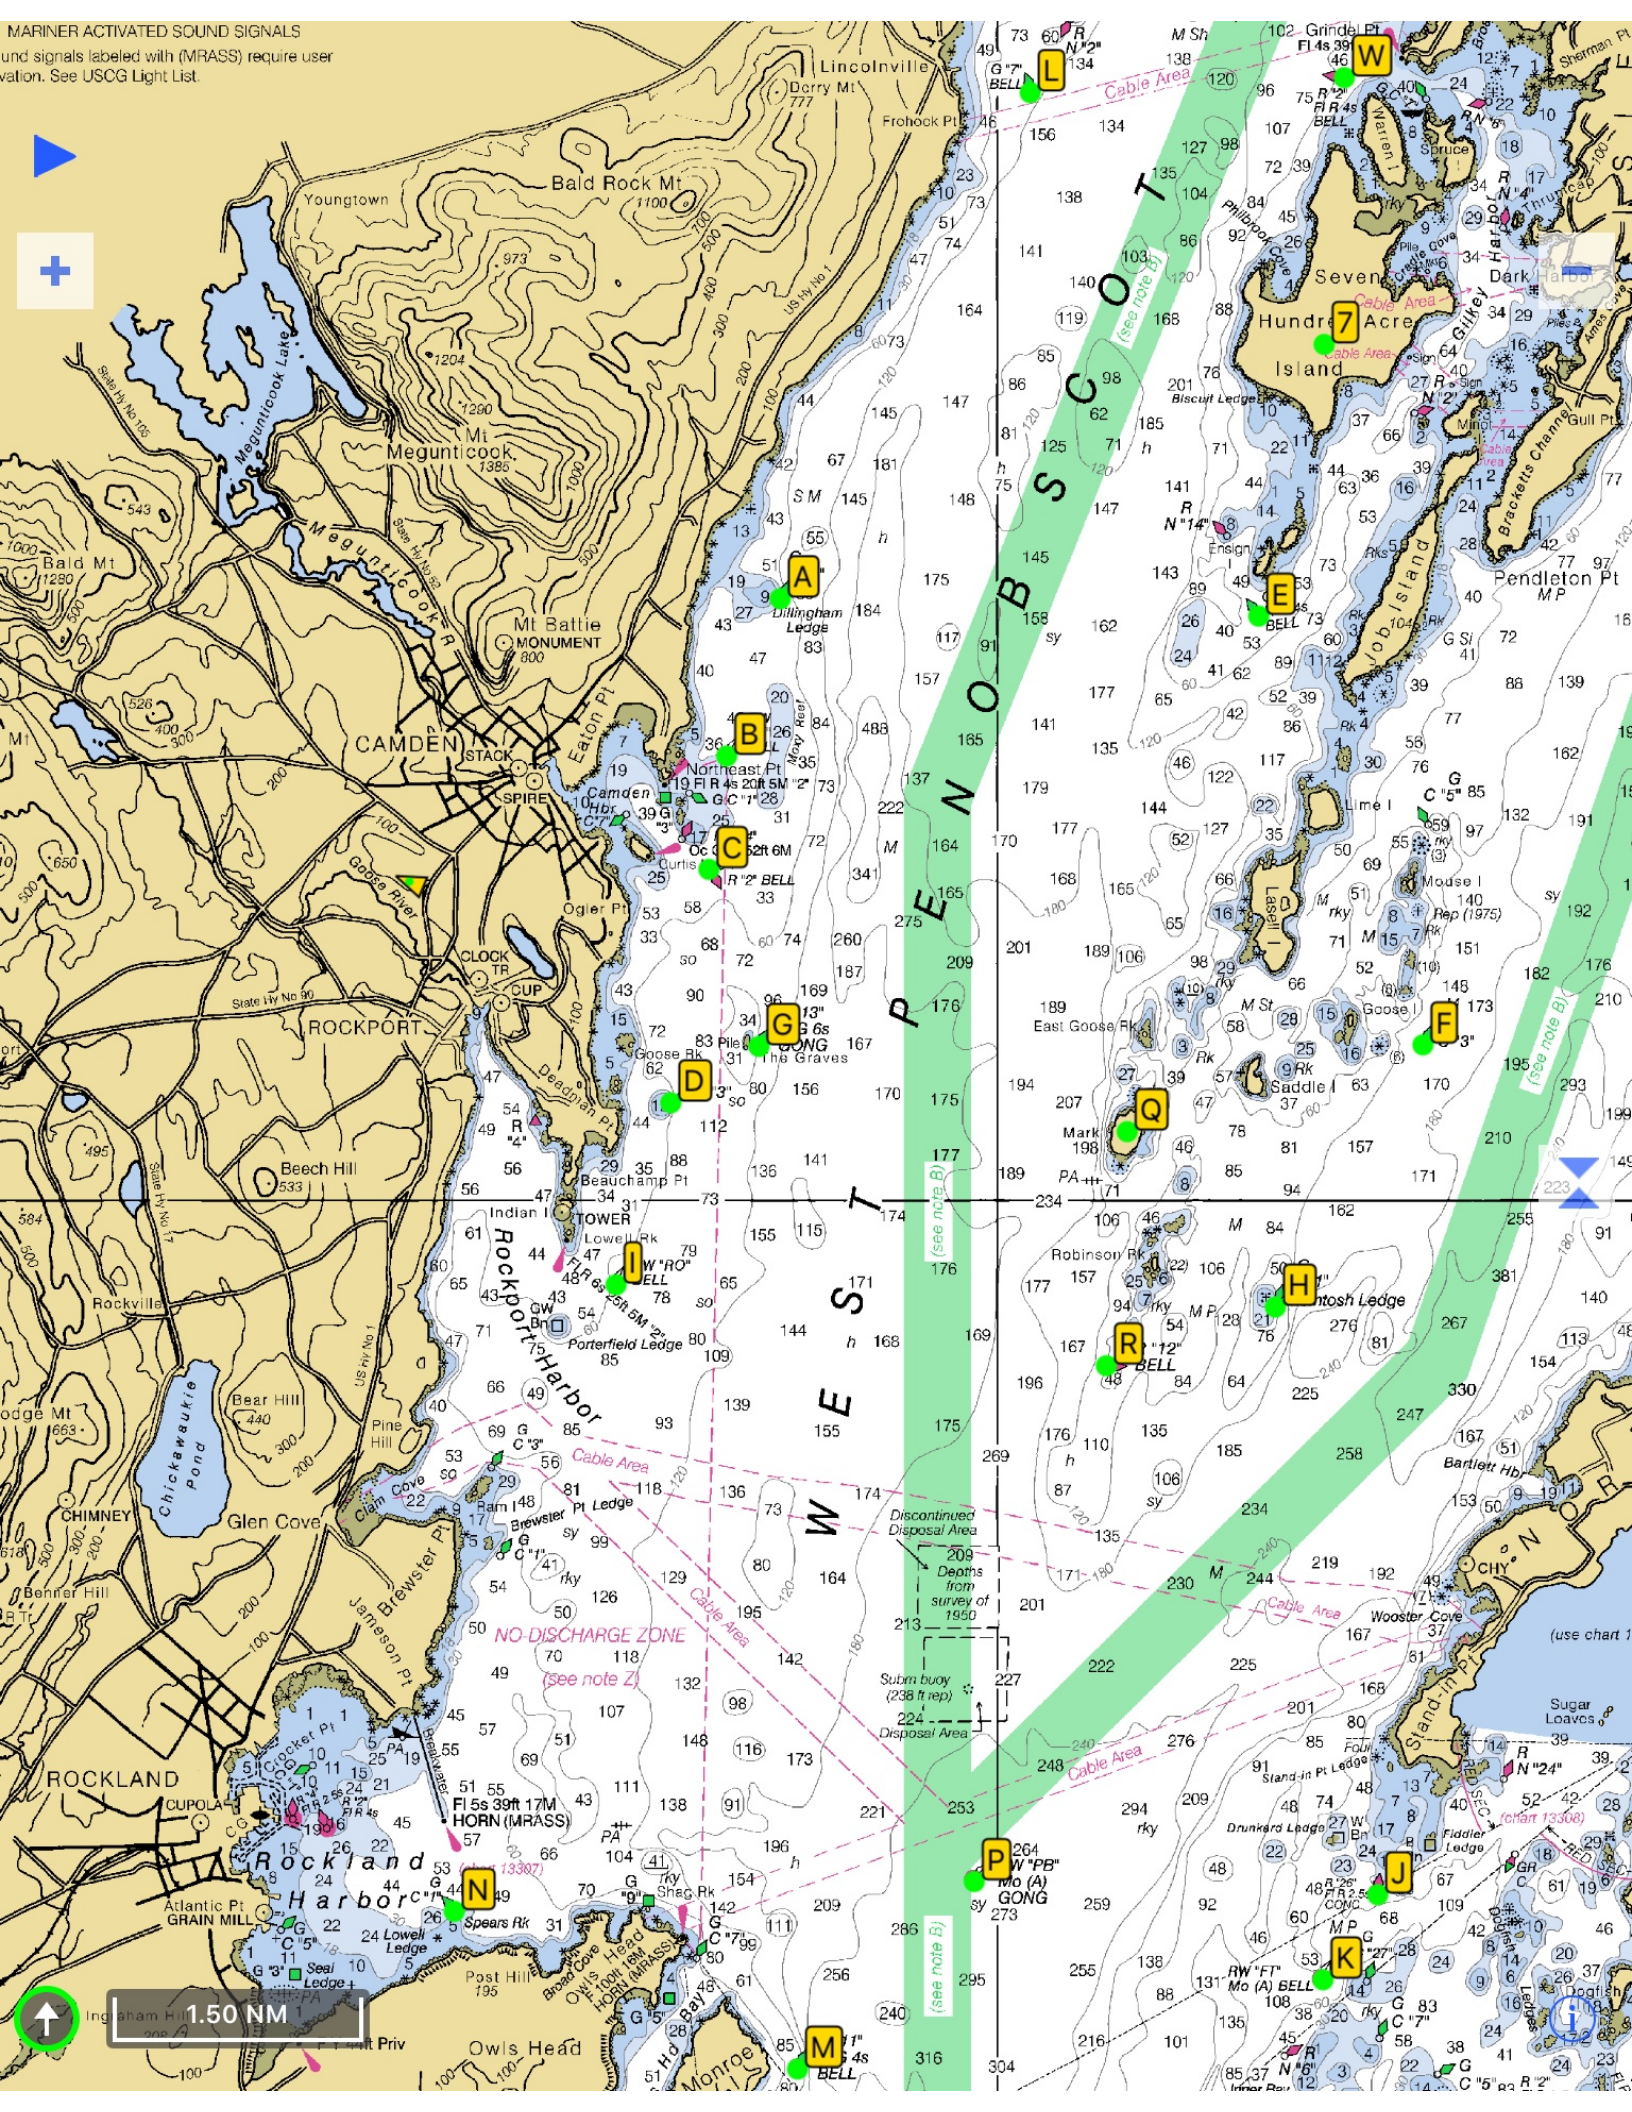

MARINER ACTIVATED SOUND SIGNALS
Sound signals labeled with (MRASS) require user
activation. See USCG Light List.

1.50 NM