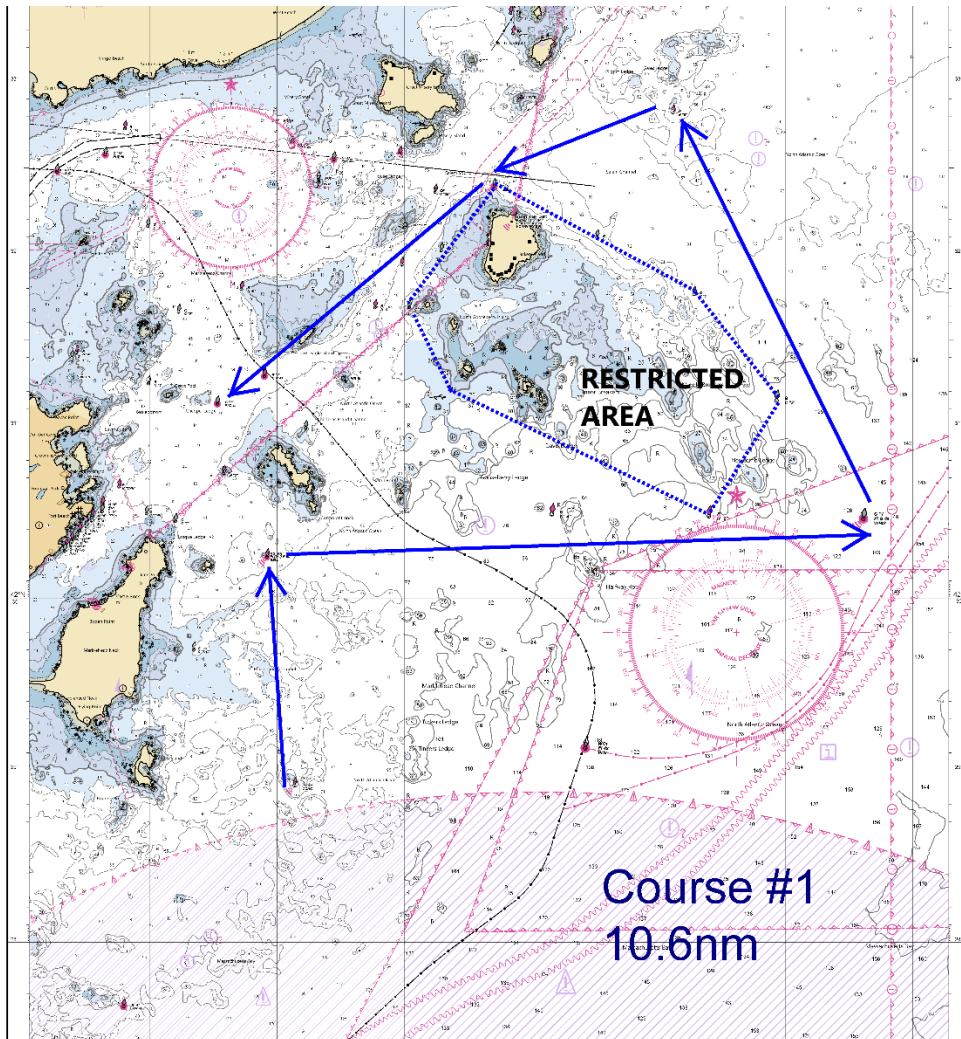

Mass Bay Shorthanded Regatta June 22, 2024

Course # 1

Distance: 10.6 nm

Mark	MBSA ID	Type	Description	Dist. To: nm	Leave Mark to
1	D	Start	TINKERS ROCK GONG GR "TR"	0.00	
2	3	Mark	MARBLEHEAD CHANNEL BELL (15-FT RK)	1.3	Stbd.
3	B	Mark	NEWCOMB LEDGE WHISTLE G "1"	3.5	Port
4	8	Mark	SALEM CHANNEL NUN (GALES LG) RN "6"	2.6	Port.
5	7	Mark	SALEM CHANNEL BELL (POWERS LG) G "9"	1.1	Port.
6	2	Finish	MARBLEHEAD CHANNEL (CHAPPEL LG) G "3"	2.1	Stbd.

*****The Course & Chart depictions, outlined above are for reference only and **SHALL NOT** be used for navigation*****